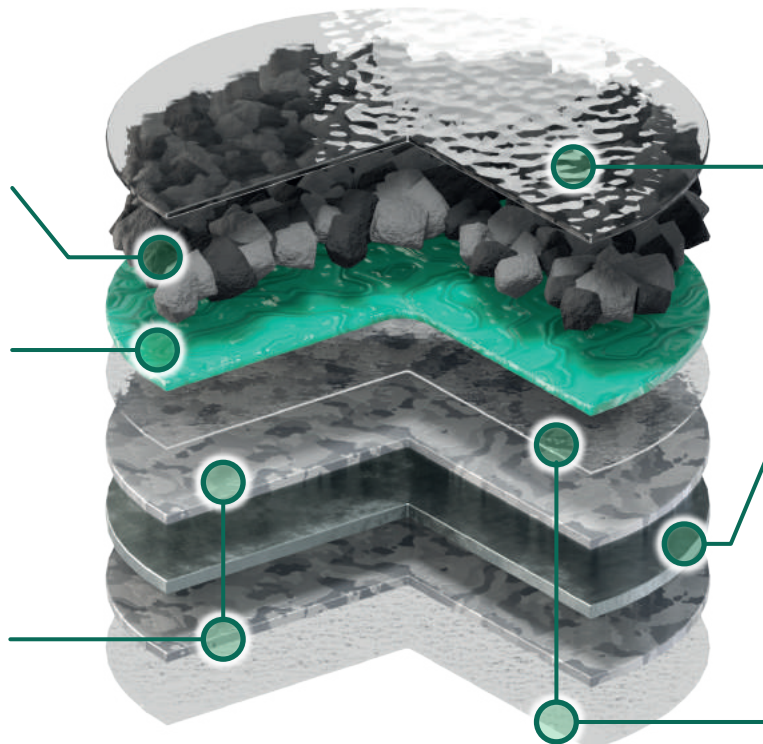

Special Aluminium-Zinc alloy

55% aluminum, 43,4% zinc and 1,6% silicon

Overglaze

"Water wet" gloss and resistance to physical damage

Steel 0,41 mm

Durable, rigid, lightweight steel core

Transparent Acrylic Coating

Enhances adhesion of subsequent topcoats

IKO Metals Europe NV

Michielenweg 3,
3700 Tongeren, Belgium

(+32) 12 24 18 01

info.europe@ikometales.com

[Metrotile.Europe](https://www.facebook.com/Metrotile.Europe)