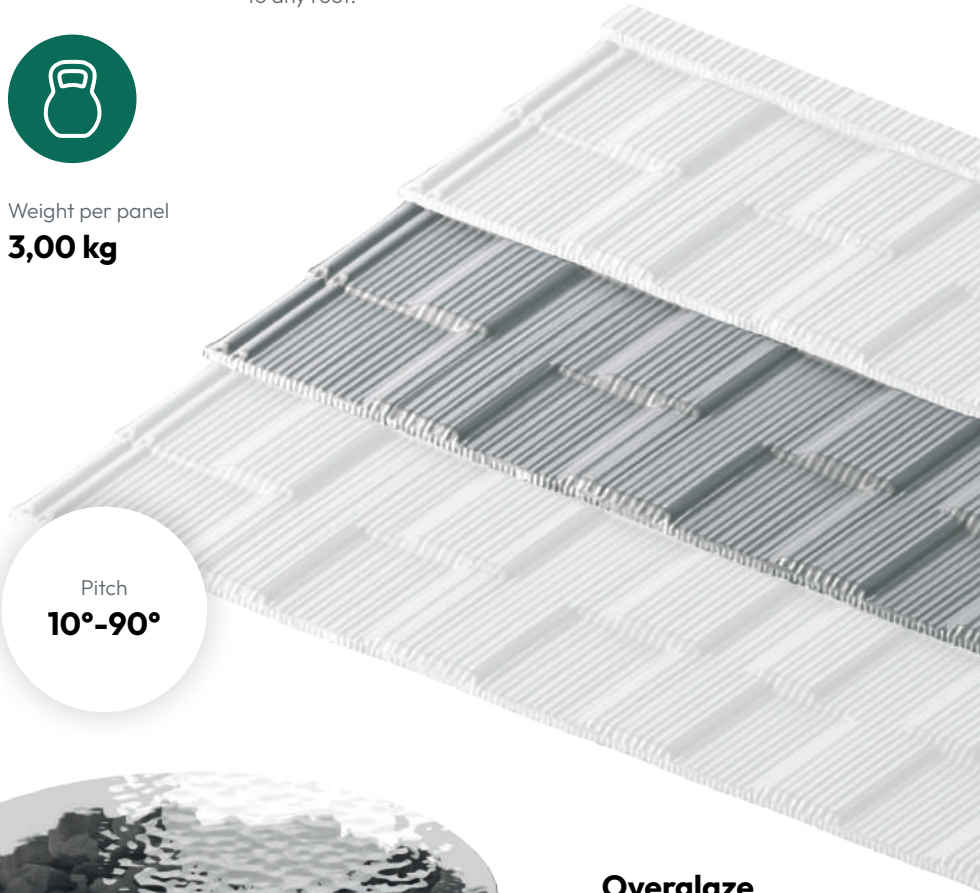

Size - overall (mm)  
**1340 x 410**

Size - cover (mm)  
**1260 x 368**

Tiles per m<sup>2</sup>  
**2,16 pcs**

Roof cover  
**0,464 m<sup>2</sup>**

Weight per panel  
**3,00 kg**

## Easy installation

handling and cutting are easy, perfect for reroofing

Pitch  
**10°-90°**