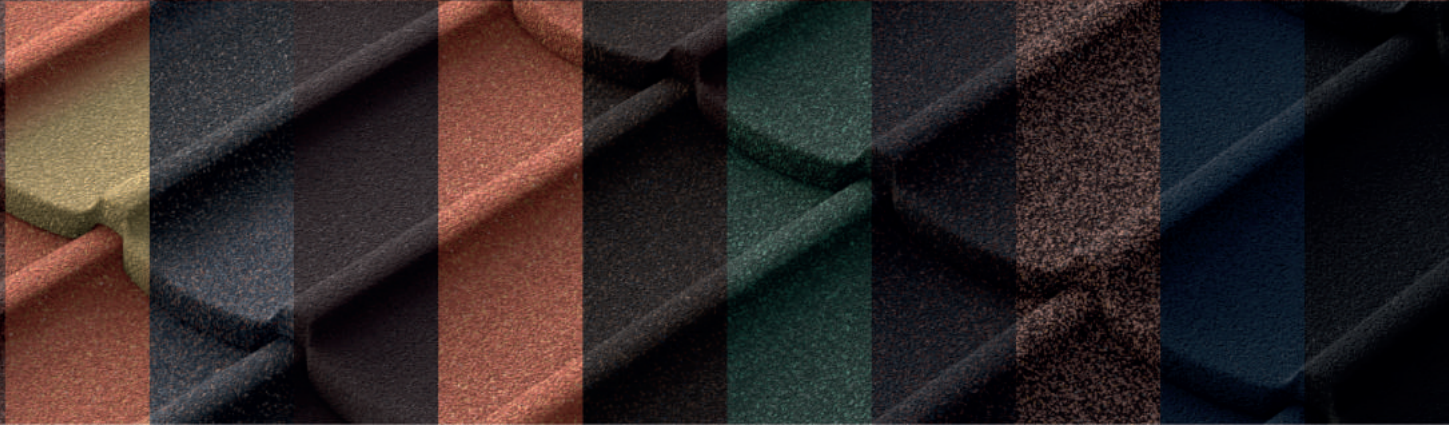

## Lightweight

approx. 1/7 of the weight  
of traditional heavy tiles

Scarlet

Tuscany

Malabar

Brown

Terracotta

Bister Brown

Greenstone

Ironbark

Coffee

Charcoal

Coal Black