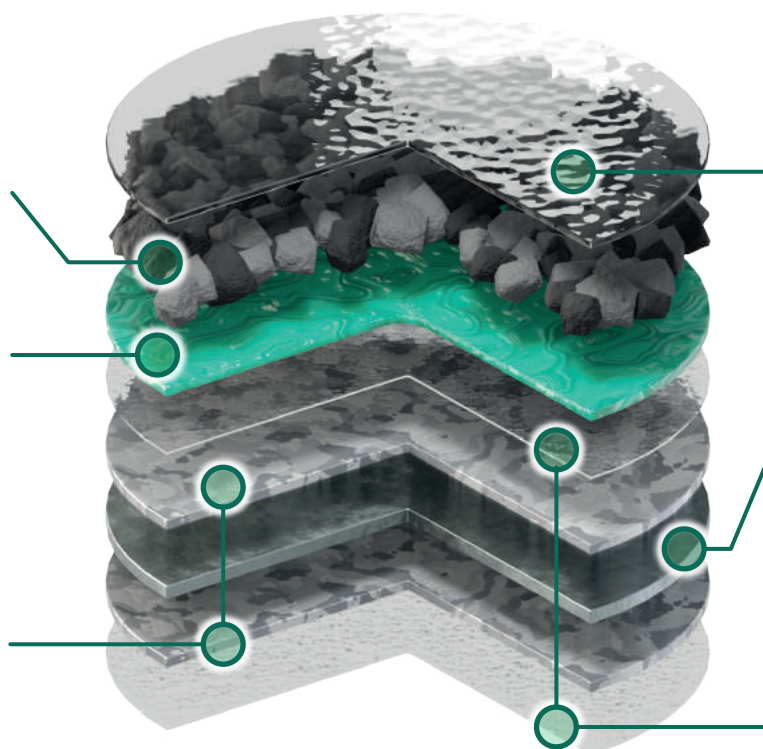

Special Aluminium-Zinc alloy

55% aluminum, 43,4% zinc
and 1,6% silicon

Overglaze

"Water wet" gloss and
resistance to physical
damage

Steel 0,41 mm

Durable, rigid, lightweight
steel core

Transparent Acrylic Coating

Enhances adhesion of
subsequent topcoats

IKO Metals Europe NV

Michielenweg 3,
3700 Tongeren, Belgium

(+32) 12 24 18 01
info.europe@ikometals.com

Metrotile.Europe