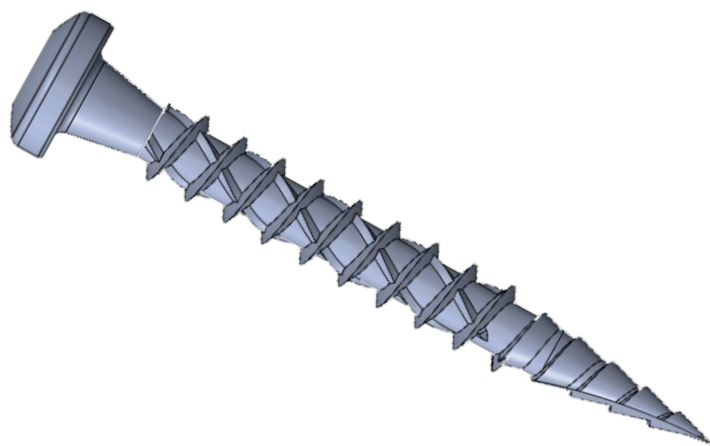

Screw 5 × 50 mm

91-___-SCREW-50.5.G

Specifications

Type	TORX® ttap
Dimensions	5 x 50 mm
Package	300 pcs./box
Colours	Black, Red