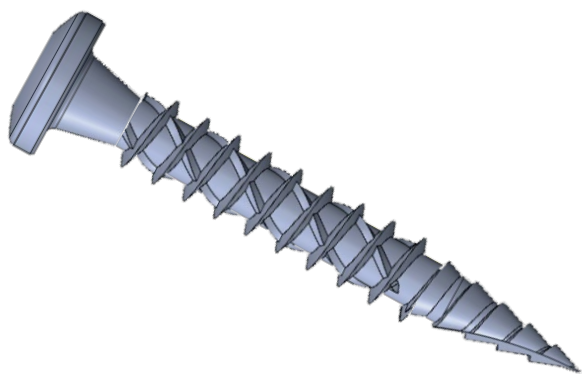

**Screw 5 × 35 mm**

91-\_\_\_-SCREW-35.5.G

## Specifications

Type	TORX® ttap
Dimensions	5 x 35 mm
Package	500 pcs./box
Colours	Black, Red