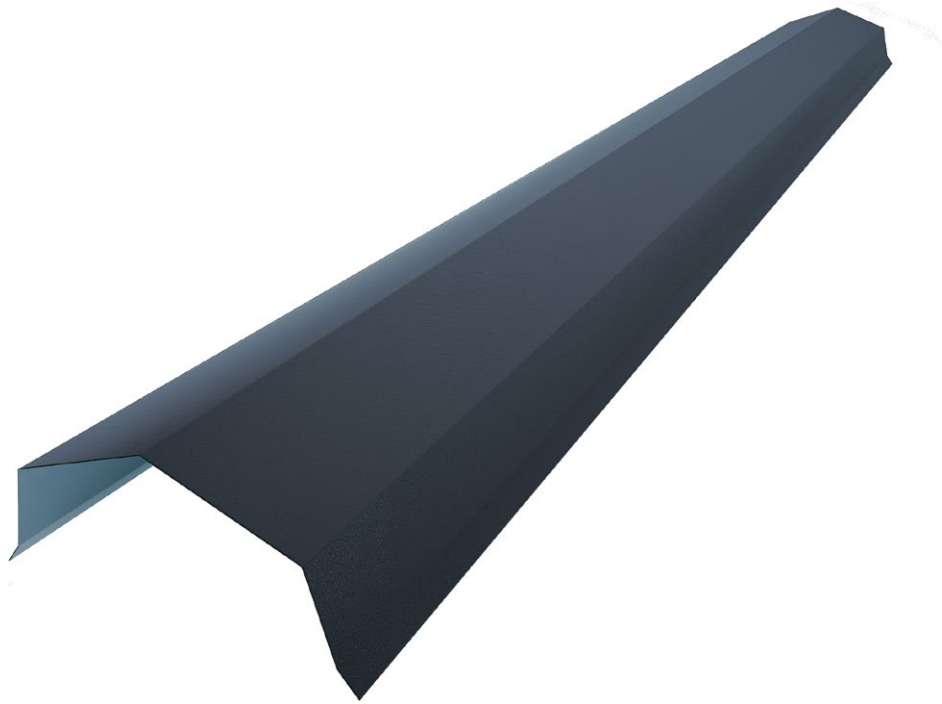

## Angle Ridge 85

D\_---AR.85

### Specifications

|                  |                   |
|------------------|-------------------|
| Overall Length*  | 1350 mm           |
| Length of Cover* | 1250 mm           |
| Width*           | 192 mm            |
| Colours          | See colour charts |

\* The measurements and the weight may vary slightly by the base steel and finish that is added to the accessory from -2mm to +2mm