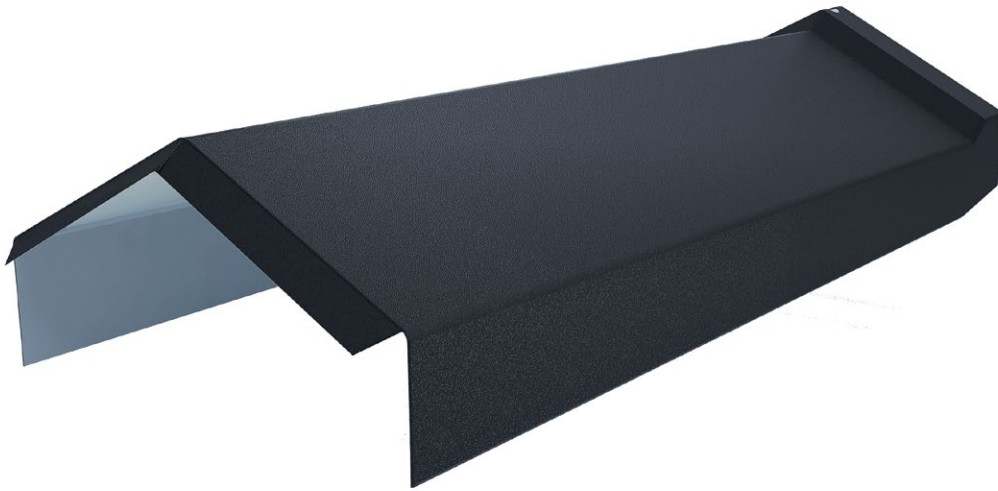

Short Angle Ridge

D_---1AR

Specifications

Overall Length*	400 mm
Length of Cover*	380 mm
Weight*	0.5 kg
Colours	See colour charts

* The measurements and the weight may vary slightly by the base steel and finish that is added to the accessory from -2mm to +2mm